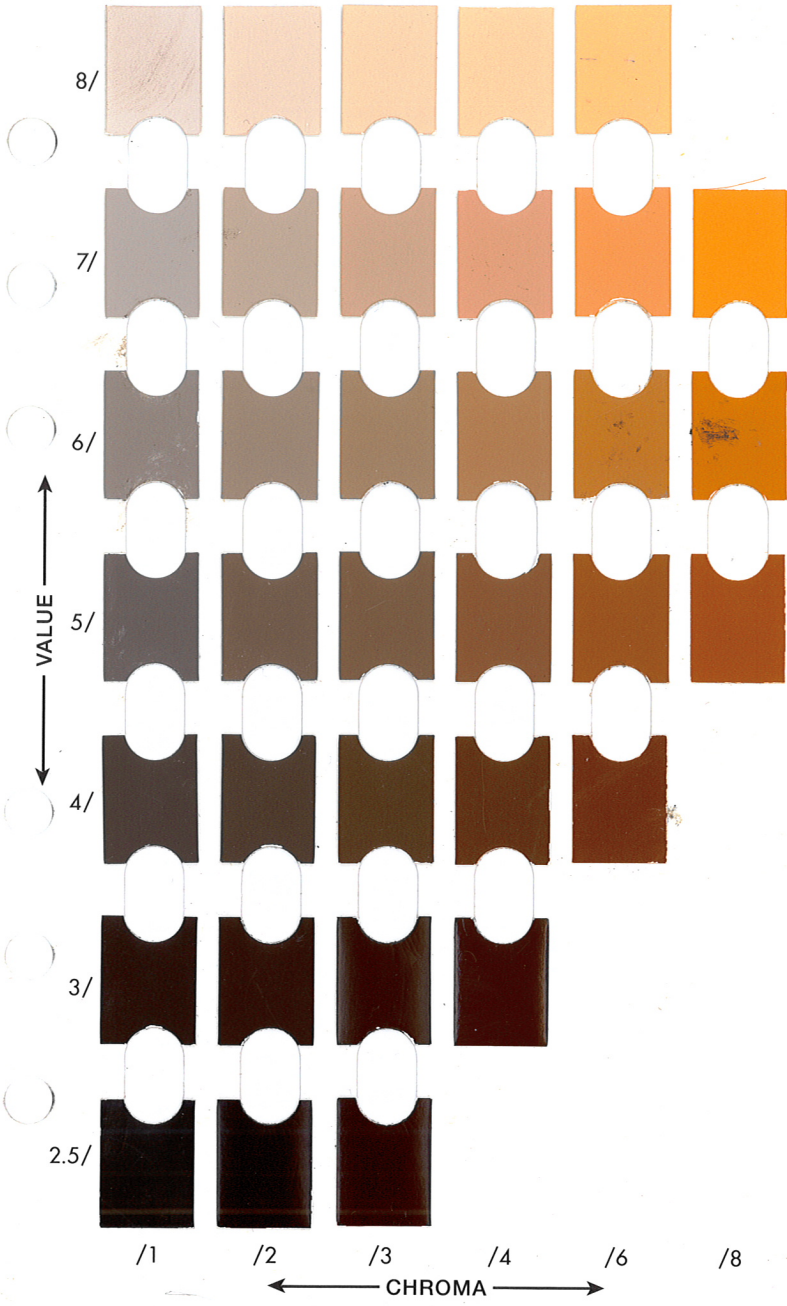

MUNSELL® COLOR CHART 1 FOR GLEY

GLEY 1

MUNSELL® COLOR CHART 2 FOR GLEY

GLEY 2

MUNSELL® SOIL COLOR CHART

10R

10R

MUNSELL® SOIL COLOR CHART

2.5YR

2.5YR

MUNSELL® SOIL COLOR CHART

5YR

MUNSELL® SOIL COLOR CHART

7.5YR

7.5YR

MUNSELL® SOIL COLOR CHART

10YR

10YR

MUNSELL® SOIL COLOR CHART

2.5Y

2.5Y

MUNSELL® SOIL COLOR CHART

5Y

5Y