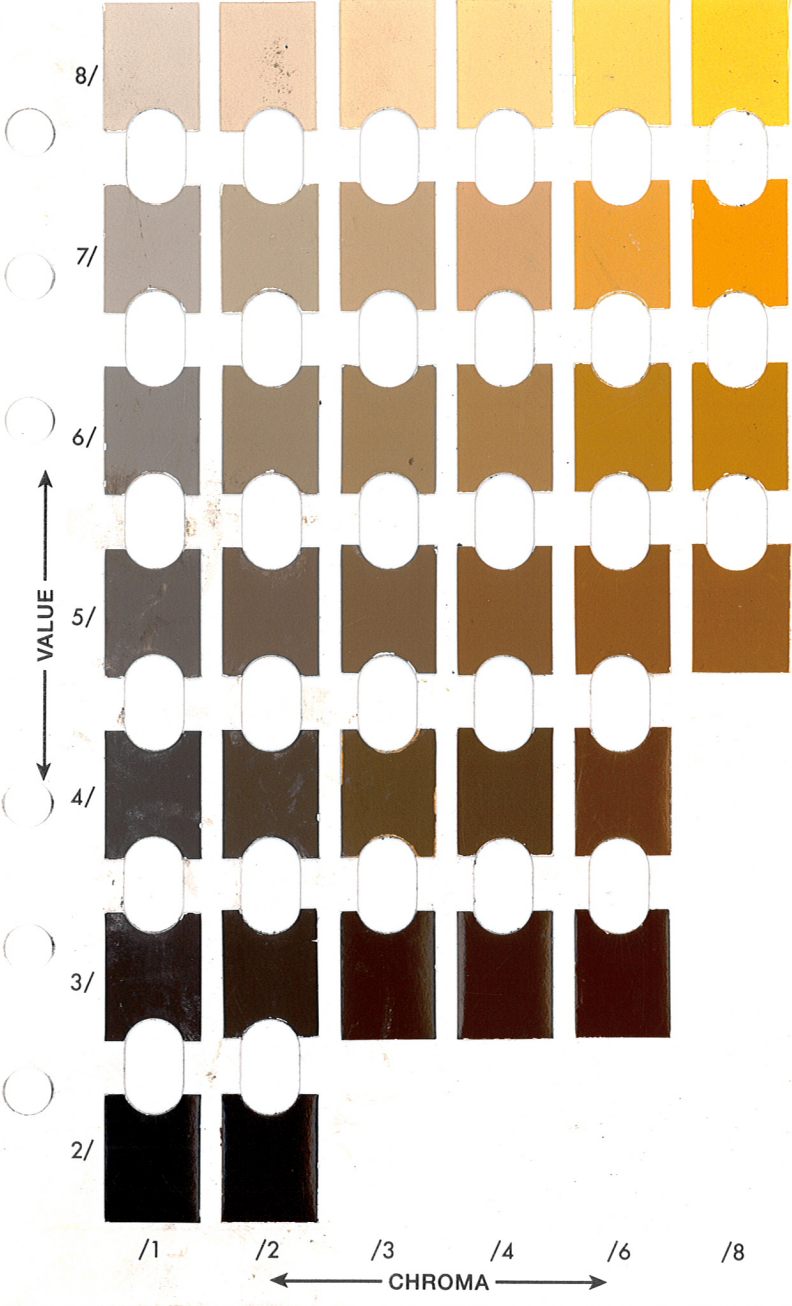

MUNSELL® COLOR CHART 1 FOR GLEY

GLEY 1

MUNSELL® COLOR CHART 2 FOR GLEY

GLEY 2

MUNSELL® SOIL COLOR CHART

10R

10R

MUNSELL® SOIL COLOR CHART

2.5YR

2.5YR

MUNSELL® SOIL COLOR CHART

5YR

MUNSELL® SOIL COLOR CHART

7.5YR

7.5YR

MUNSELL® SOIL COLOR CHART

10YR

10YR

MUNSELL® SOIL COLOR CHART

2.5Y

2.5Y

MUNSELL® SOIL COLOR CHART

5Y

5Y