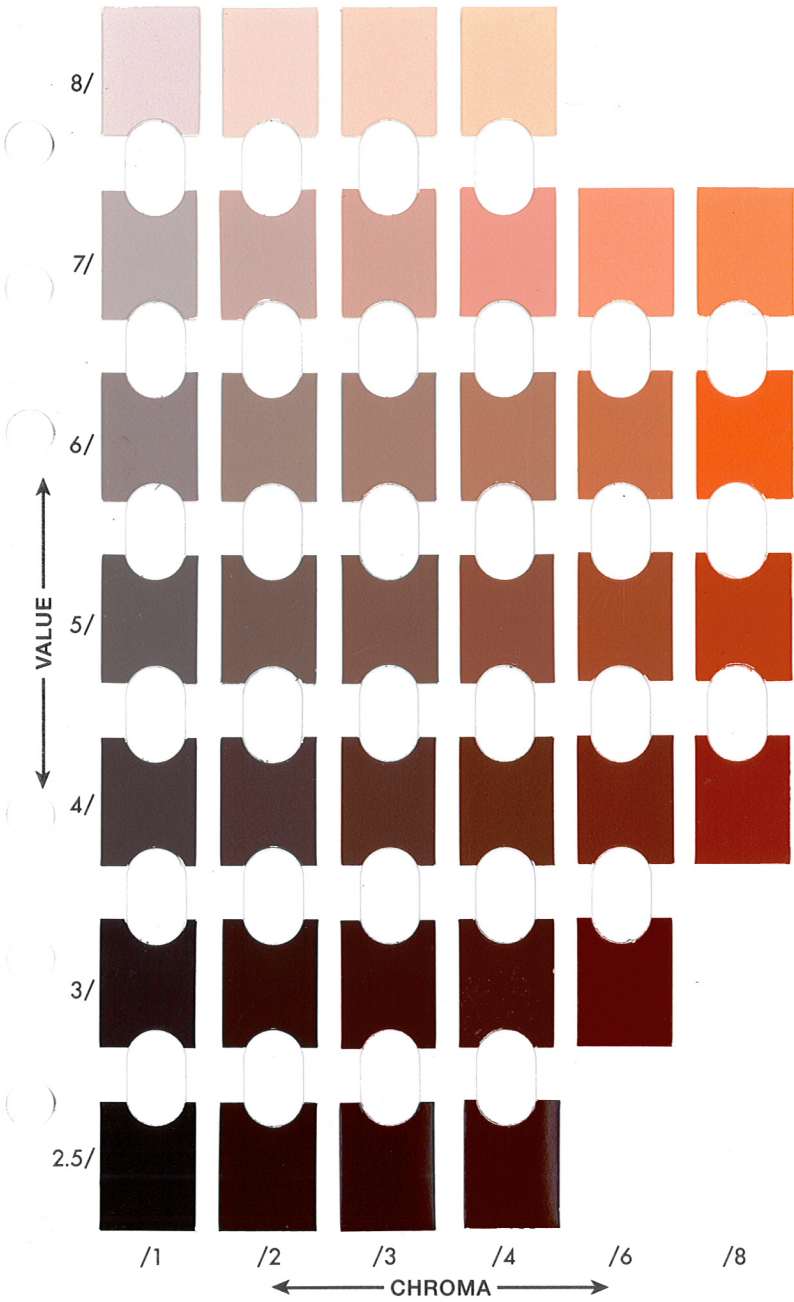

MUNSELL® COLOR CHART 1 FOR GLEY

GLEY 1

MUNSELL® COLOR CHART 2 FOR GLEY

GLEY 2

MUNSELL® SOIL COLOR CHART

10R

10R

MUNSELL® SOIL COLOR CHART

2.5YR

2.5YR

MUNSELL® SOIL COLOR CHART

5YR

MUNSELL® SOIL COLOR CHART

7.5YR

7.5YR

MUNSELL® SOIL COLOR CHART

10YR

10YR

MUNSELL® SOIL COLOR CHART

2.5Y

2.5Y

MUNSELL® SOIL COLOR CHART

5Y

5Y