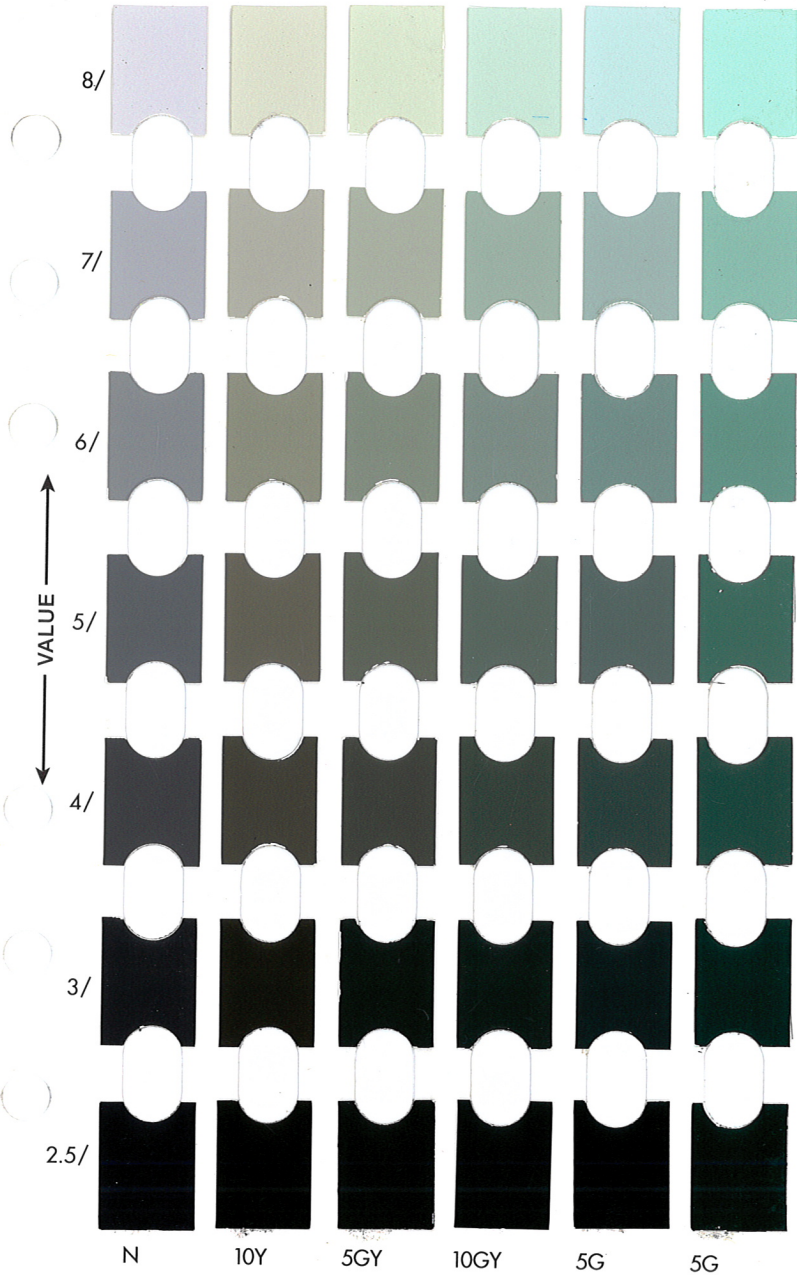

MUNSELL® COLOR CHART 1 FOR GLEY

GLEY 1

MUNSELL® COLOR CHART 2 FOR GLEY

GLEY 2

MUNSELL® SOIL COLOR CHART

10R

10R

MUNSELL® SOIL COLOR CHART

2.5YR

2.5YR

MUNSELL® SOIL COLOR CHART

5YR

MUNSELL® SOIL COLOR CHART

7.5YR

7.5YR

MUNSELL® SOIL COLOR CHART

10YR

10YR

MUNSELL® SOIL COLOR CHART

2.5Y

2.5Y

MUNSELL® SOIL COLOR CHART

5Y

5Y