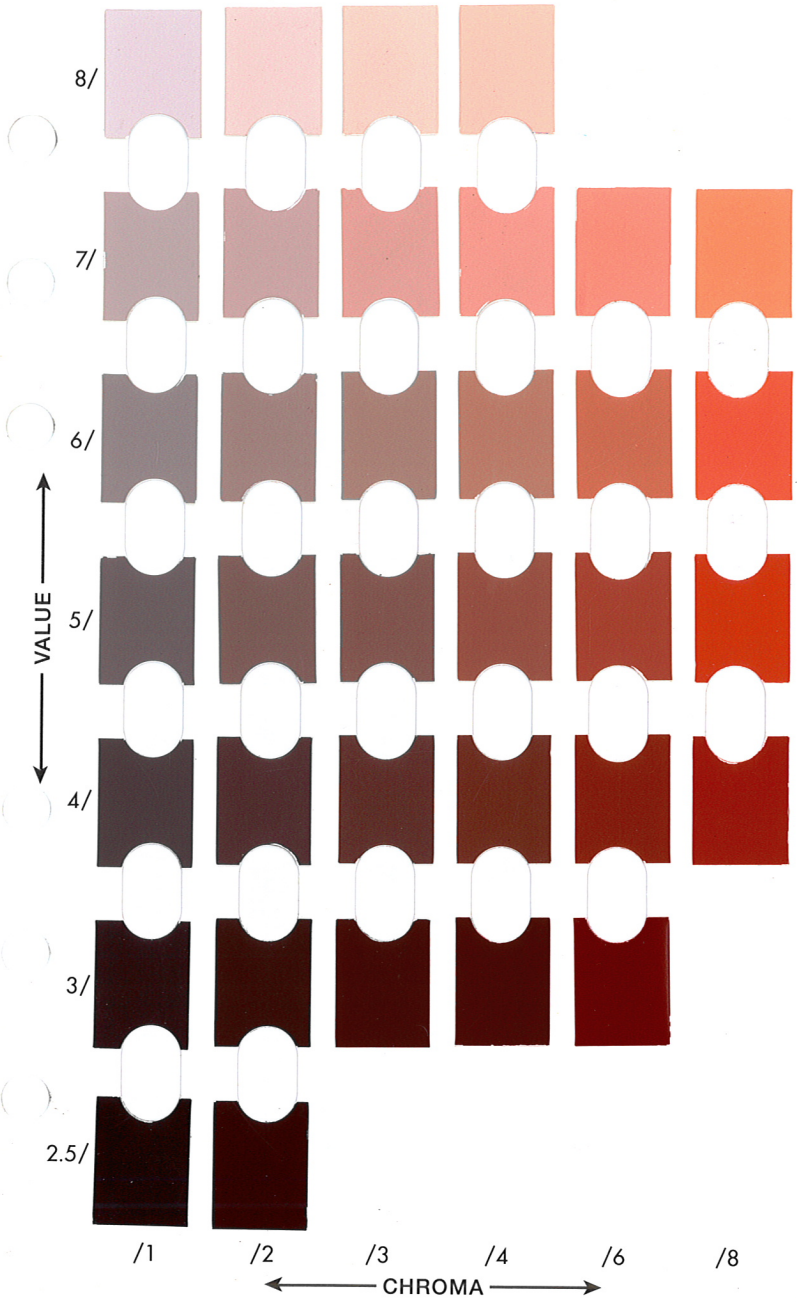

MUNSELL® COLOR CHART 1 FOR GLEY

GLEY 1

MUNSELL® COLOR CHART 2 FOR GLEY

GLEY 2

MUNSELL® SOIL COLOR CHART

10R

10R

MUNSELL® SOIL COLOR CHART

2.5YR

2.5YR

MUNSELL® SOIL COLOR CHART

5YR

MUNSELL® SOIL COLOR CHART

7.5YR

7.5YR

MUNSELL® SOIL COLOR CHART

10YR

10YR

MUNSELL® SOIL COLOR CHART

2.5Y

2.5Y

MUNSELL® SOIL COLOR CHART

5Y

5Y