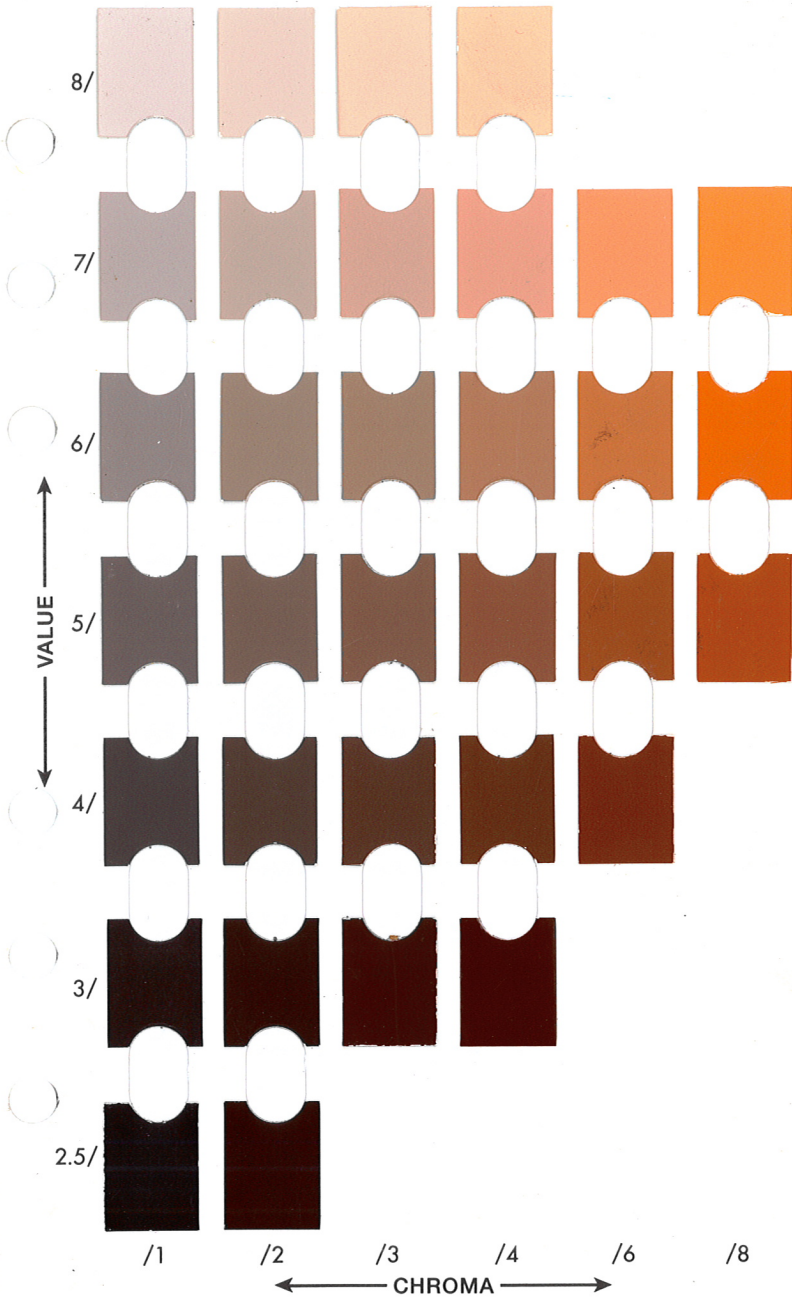

MUNSELL® COLOR CHART 1 FOR GLEY

GLEY 1

MUNSELL® COLOR CHART 2 FOR GLEY

GLEY 2

MUNSELL® SOIL COLOR CHART

10R

10R

MUNSELL® SOIL COLOR CHART

2.5YR

2.5YR

MUNSELL® SOIL COLOR CHART

5YR

MUNSELL® SOIL COLOR CHART

7.5YR

7.5YR

MUNSELL® SOIL COLOR CHART

10YR

10YR

MUNSELL® SOIL COLOR CHART

2.5Y

2.5Y

MUNSELL® SOIL COLOR CHART

5Y

5Y