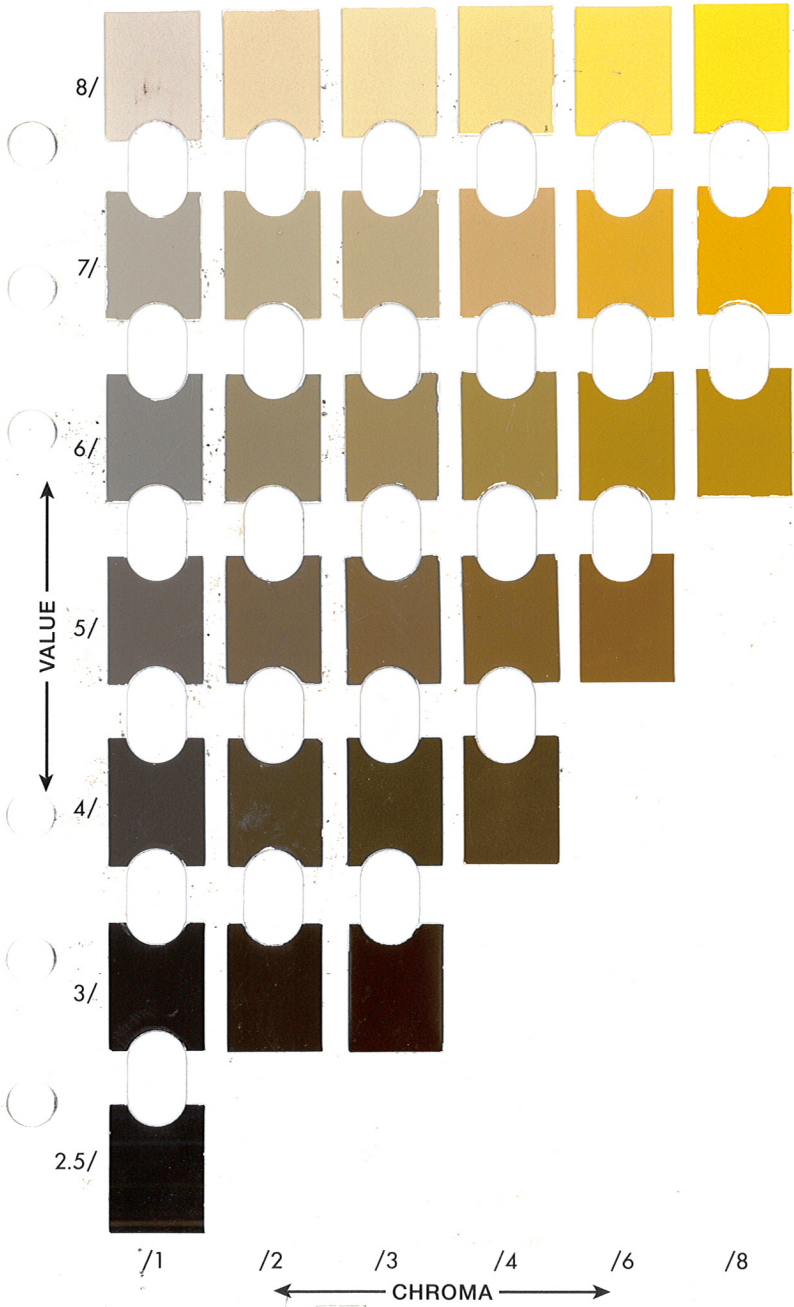

MUNSELL® COLOR CHART 1 FOR GLEY

GLEY 1

MUNSELL® COLOR CHART 2 FOR GLEY

GLEY 2

MUNSELL® SOIL COLOR CHART

10R

10R

MUNSELL® SOIL COLOR CHART

2.5YR

2.5YR

MUNSELL® SOIL COLOR CHART

5YR

MUNSELL® SOIL COLOR CHART

7.5YR

7.5YR

MUNSELL® SOIL COLOR CHART

10YR

10YR

MUNSELL® SOIL COLOR CHART

2.5Y

2.5Y

MUNSELL® SOIL COLOR CHART

5Y

5Y