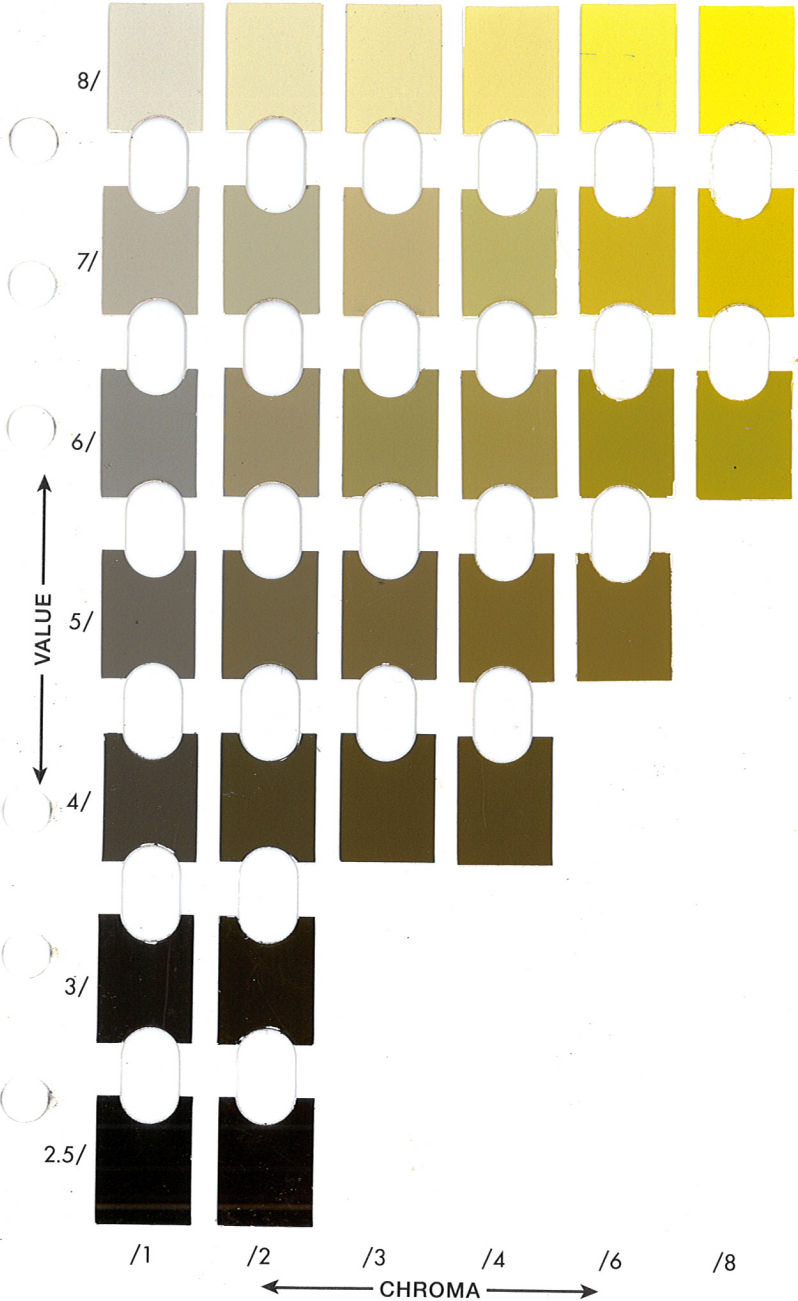

MUNSELL® COLOR CHART 1 FOR GLEY

GLEY 1

MUNSELL® COLOR CHART 2 FOR GLEY

GLEY 2

MUNSELL® SOIL COLOR CHART

10R

10R

MUNSELL® SOIL COLOR CHART

2.5YR

2.5YR

MUNSELL® SOIL COLOR CHART

5YR

MUNSELL® SOIL COLOR CHART

7.5YR

7.5YR

MUNSELL® SOIL COLOR CHART

10YR

10YR

MUNSELL® SOIL COLOR CHART

2.5Y

2.5Y

MUNSELL® SOIL COLOR CHART

5Y

5Y