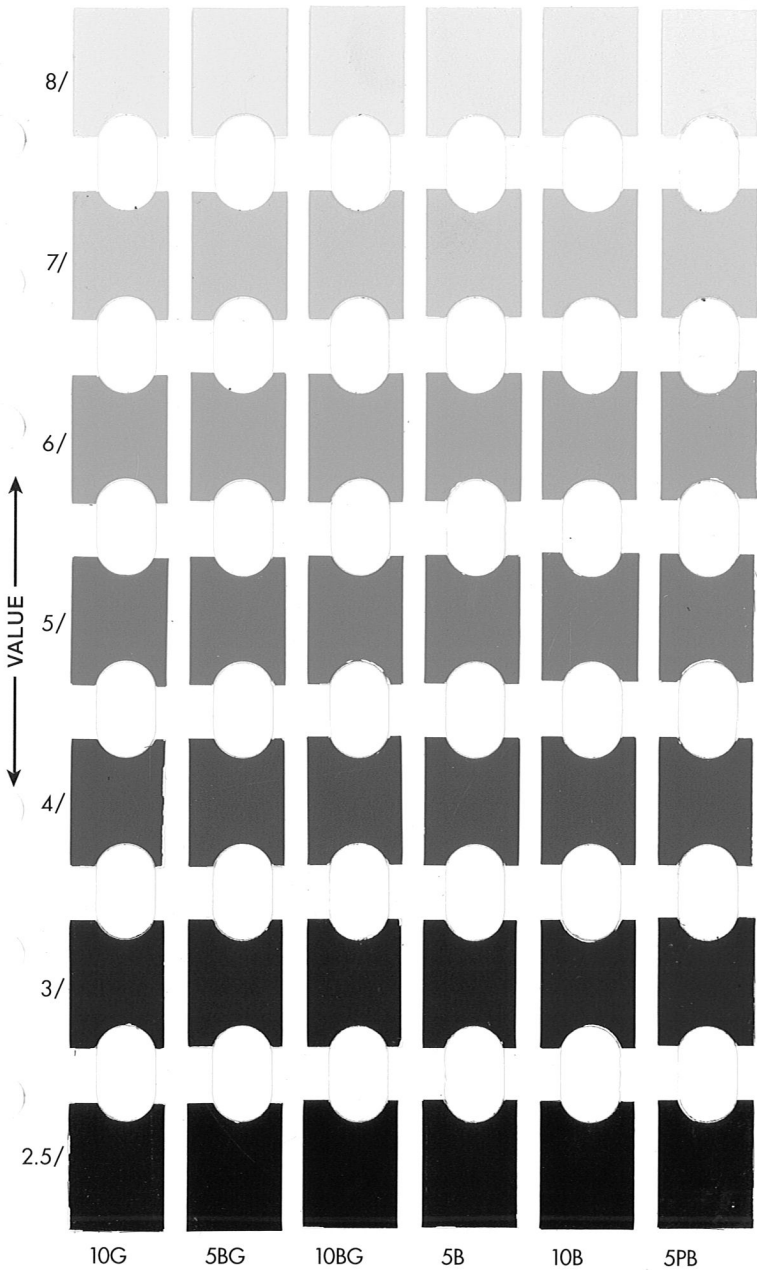

MUNSELL® COLOR CHART 1 FOR GLEY

GLEY 1

MUNSELL® COLOR CHART 2 FOR GLEY

GLEY 2

MUNSELL® SOIL COLOR CHART

10R

10R

MUNSELL® SOIL COLOR CHART

2.5YR

2.5YR

MUNSELL® SOIL COLOR CHART

5YR

MUNSELL® SOIL COLOR CHART

7.5YR

7.5YR

MUNSELL® SOIL COLOR CHART

10YR

10YR

MUNSELL® SOIL COLOR CHART

2.5Y

2.5Y

MUNSELL® SOIL COLOR CHART

5Y

5Y